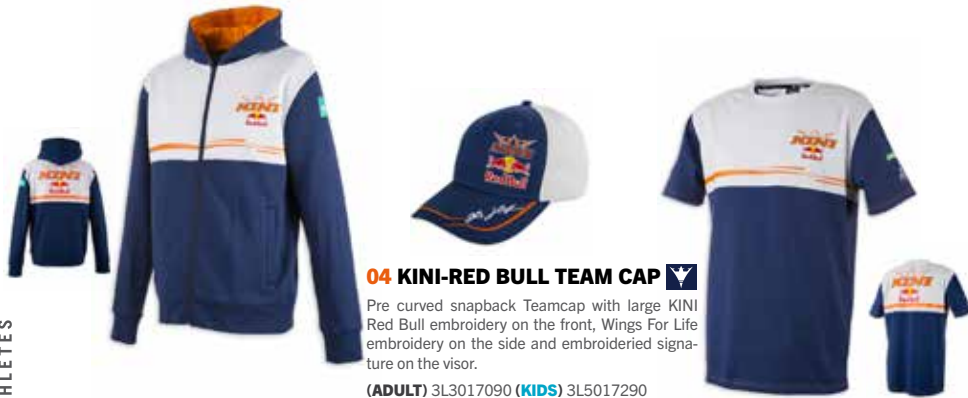

06 KINI SCRIPT TEE/ANTHRACITE

04 KINI-RED BULL TEAM CAP

Pre curved snapback Teamcap with large KINI Red Bull embroidery on the front, Wings For Life embroidery on the side and embroidered signature on the visor.

(ADULT) 3L3017090 (KIDS) 3L5017290

03 KINI RED BULL TEAM SWEAT

Material: 100% cotton
High quality hooded zip jacket with KINI Red Bull logo print on the left chest and large logo print on the back.
White color chest with orange stripes. Logo prints of WP Suspension, Motorex and Pankl on the arms.

ART.N° 3L1017042-46 (S-XXL)

05 KINI-RED BULL TEAM T-SHIRT

Material: 100% cotton
High quality T-shirt with KINI Red Bull logo print on the left chest and large logo print on the back.
White color chest with orange stripes. Logo prints of WP Suspension, Motorex and Pankl on the arms.

ART.N° 3L1017042-46 (S-XXL)