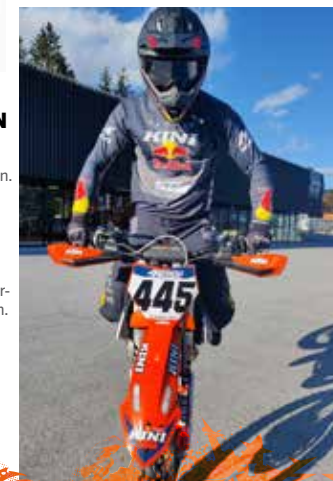

25 KINI RED BULL ENDURO JERSEY V 2.3

The KINI Red Bull Enduro Jersey V2.3 offers all the features it needs to be fast, cool and stylish at the same time. Lightweight, breathable polyester fabric processed under the highest quality provides a comfortable feel.
100% microfibre.

ART.N° 3L4023051-57 (XS-XXXL)

26 KINI RED BULL ENDURO JACKET V 2.3

High-quality processed off-road jacket, which provides maximum performance on every ride with many features.

ART.N° 3L4023072-77 (S-XXXL)

29 KINI RED BULL FLASH HELMET BLACK V 2.3

High-quality mid-level helmet in KINI Red Bull design.
ECE 22-06 tested.

ART.N° 3L4023081-85 (XS-XL)

DIVISION HELMET INTERIOR: ART.N° 3L4023111-15 (XS-XL)

27 KINI RED BULL ENDURO BAGGY PANTS V 2.3

Our KINI Red Bull Enduro Baggies V2.3 is the perfect choice for all MX and Enduro riders who prefer the comfortable baggy style. Due to the wide cut leg, the pants can be worn over the boot without any problems. In addition, the pant legs are removable, so that the pants can also be worn as shorts. Hightlight are also different pockets in which small items can be stowed. The lightweight 4-way stretch material guarantees a comfortable feel

ART.N° 3L4023211-17 (XS/28-XXXL/40)

28 KINI RED BULL ENDURO PANTS V 2.3

Lightweight MX and Enduro pants with pockets for items like the key or some money

ART.N° 3L4023061-67 (XS/28-XXXL/40)

20 KINI-RED BULL COMPETITION GOGGLE V2.3 WHITE

Innovative ergonomic design with wide view and nose protection. Easy to change, high quality, mirror lens.

Additional wider roll-off system for better view

ART.N° 3L4023140

19 KINI RED BULL COMPETITION GLOVES V2.3

Preformed fingers. Lycra finger sidewalls for a perfect fit. Air-Mesh fabric for efficient air circulation. Short neoprene cuffs with TPR velcro fastener.